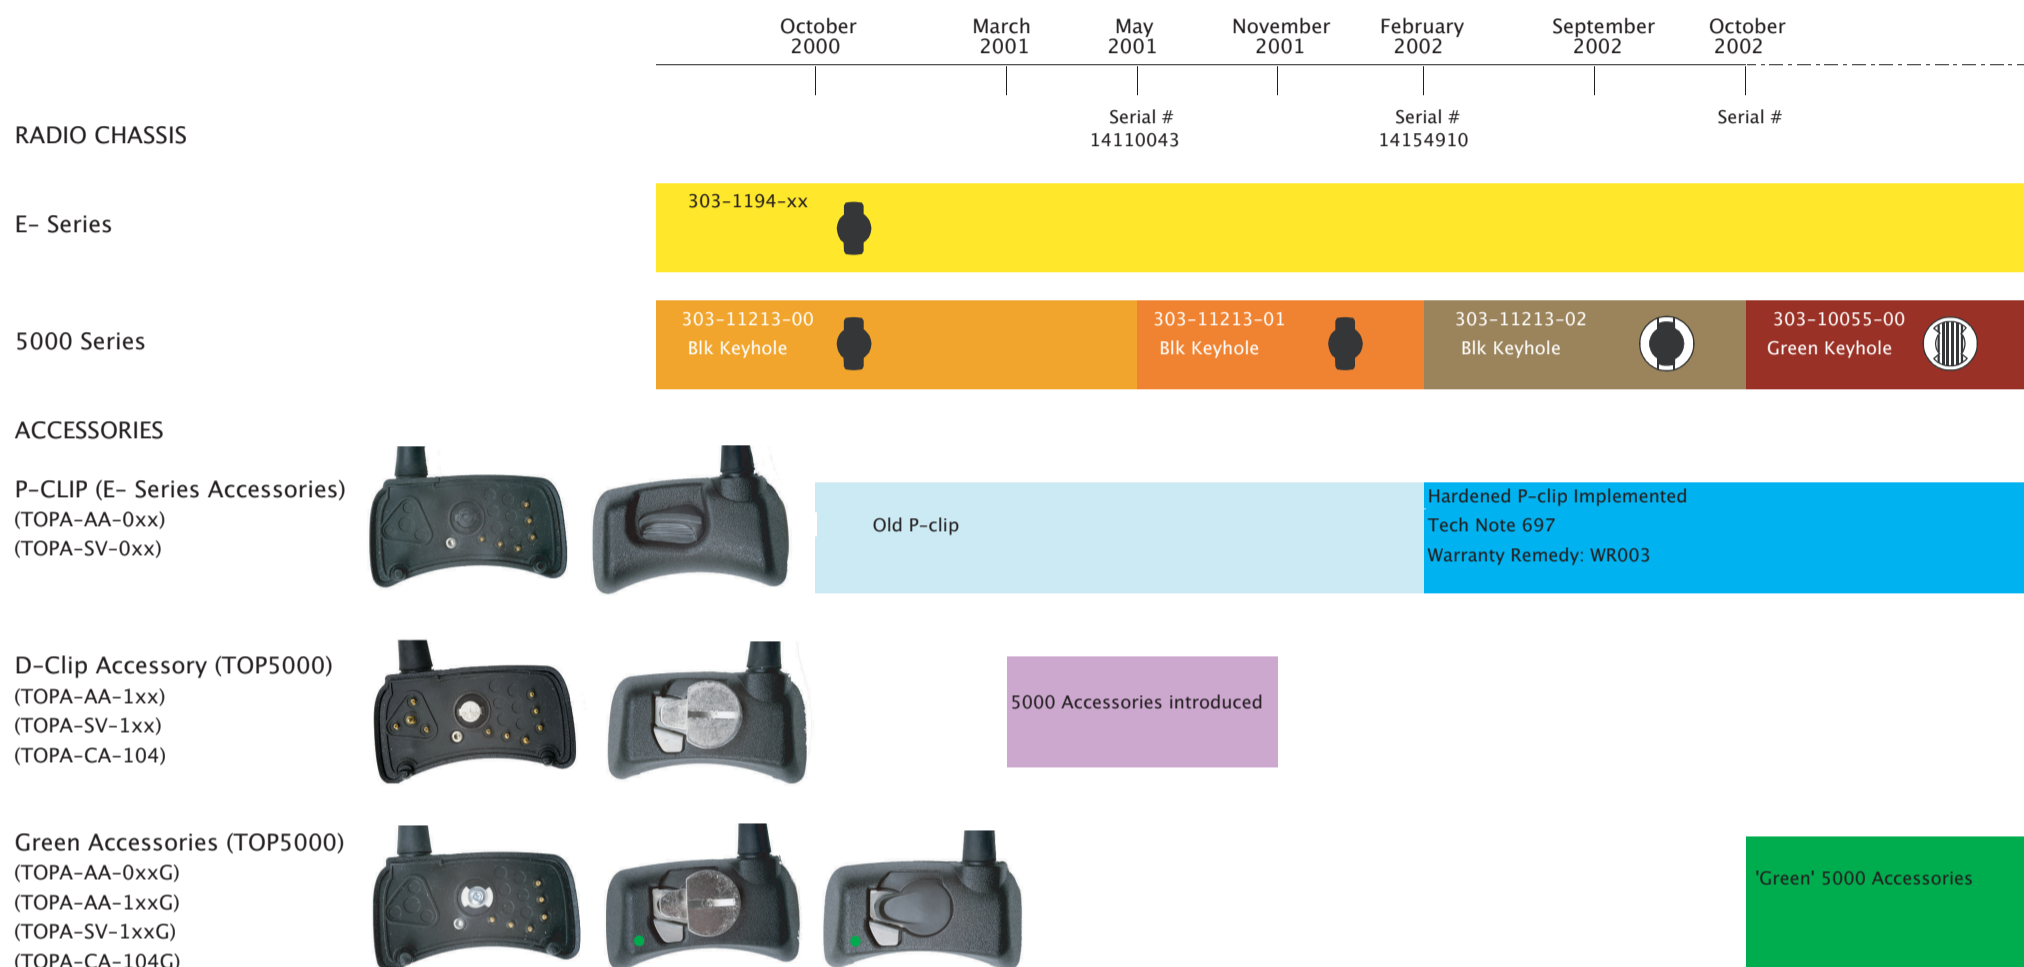

# Tait Orca Portable Accessory Compatability Chart

D-Clip / P-Clip Compatibility Matrix					
Chassis	303-1194-xx	303-11213-00	303-11213-01	303-11213-02 / 303-11213-03	303-10055-00
Accessory	E-SERIES	PRE CAR KIT 5000	POST CAR KIT 5000	5000 WITH LEAD IN	"GREEN" NEW BOW TIE
OLD P-CLIP TOPA-AA-0XX TOPA-SV-0XX	YES	YES	YES	YES	NO
HARD P-CLIP TOPA-AA-0XX TOPA-SV-0XX	YES	NO	YES	YES	NO
D-CLIP TOPA-AA-1XX TOPA-SV-1XX TOP-CA-104G	NO	YES	YES	YES	NO
"GREEN" BOW TIE TOPA-AA-1XXG TOPA-AA-0XXG TOPA-SV-1XXG TOP-CA-104G	NO	NO	NO	NO	YES
OLD CAR KIT	YES	NO	YES	YES	NO
NEW CAR KIT	YES	NO	YES	YES	YES
Existing Dummy Cover	YES	YES	YES	YES	NO
NEW 308-01015-00 Dummy Cover "GREEN"	NO	NO	NO	NO	YES

PLEASE NOTE: Tait Orca 5000 radio product with revision two chassis (303-11213-02 / 303-11213-03) can still be ordered if customers do not want mixed fleets. To do this please quote CP114210 when placing order with TEL logistics